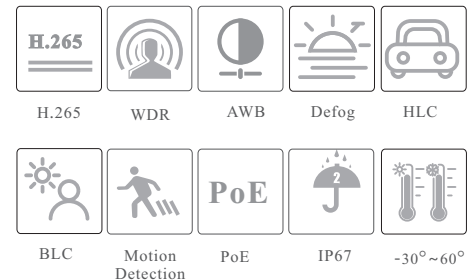

CAMERA

TD-9452S3A

5MP IR Water-proof Bullet
Network Camera

- 5MP (2592 × 1944) H.265 coding
- Max.resolution: 2592 × 1944
- ICR auto switch, true day / night, ROI coding
- 3D DNR, digital WDR, HLC, BLC, defog
- 30~50m IR night view distance
- Built-in micro SD card slot, up to 128GB
- DC12V/PoE power supply
- IP 67 ingress protection
- Support three streams
- P2P function (optional)
- Support remote monitoring by smart phones & tablet PCs with iOS and Android OS
- Intelligent analytics