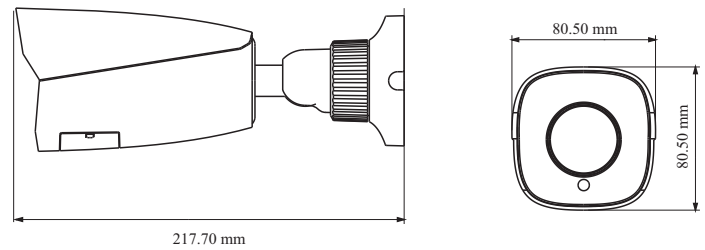

Others

Power Supply	DC12V/PoE
Power Consumption	< 9W
Operating Environment	- 30 °C ~ 60 °C (-22°F~140°F) Humidity: less than 95 % (non-condensing)
Dimensions (mm)	217.7 × 80.5 × 80.5
Weight (net)	Approx. 0.65KG
Installation	Ceiling mounting; Wall mounting
Certificate	CE, FCC
Environmental Protection	Directive EU RoHS, WEEE(2012/19/EU), directive 94/62/EC and REACH(EC1907/2006)

DIMENSIONS